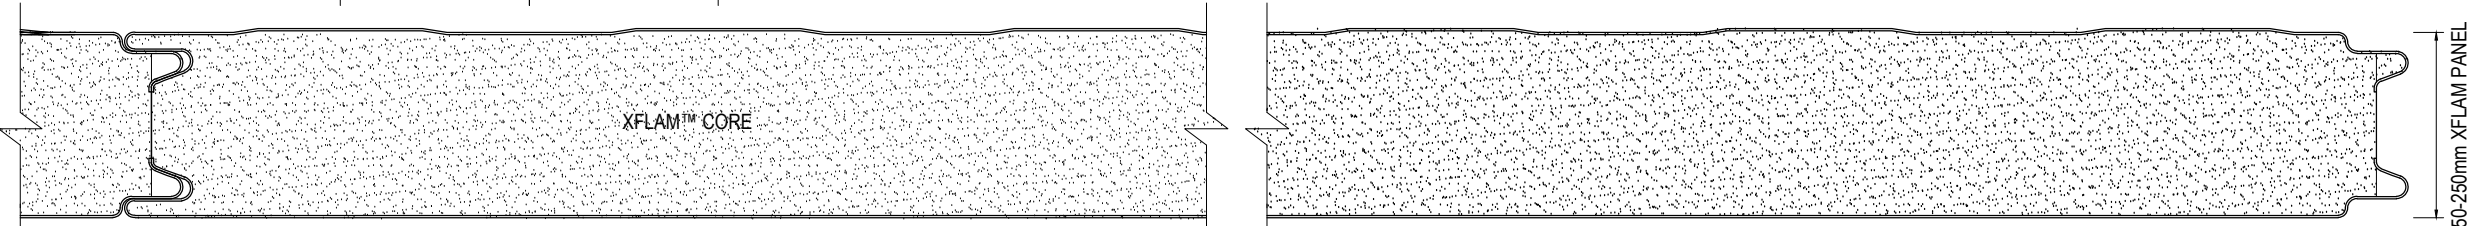

NOTE: PANEL WIDTH STANDARD IS 1200mm
A MIXTURE OF PANEL PROFILES CAN BE USED FOR THE INTERIOR AND EXTERIOR.
REFER TO ALLOWABLE PANEL PROFILES FOR ACCEPTABLE COMBINATIONS

**ALLOWABLE PANEL COMBINATIONS
INTERIOR/EXTERIOR:**

PANEL PROFILE	INTERIOR		
	FLAT	MESA	RIB
FLAT	✓	✓	✓
MESA	✓	✓	✓
RIB	✓	✓	✓

FLAT PROFILE

SCALE 1:5

MESA PROFILE

SCALE 1:5

RIB PROFILE

SCALE 1:5

FLAT PROFILE

SCALE 1:2

MESA PROFILE

SCALE 1:2

RIB PROFILE

SCALE 1:2

©copyright

Project Title
Panels / Profiles
Standard Profiles and
Connection Details

Revision	