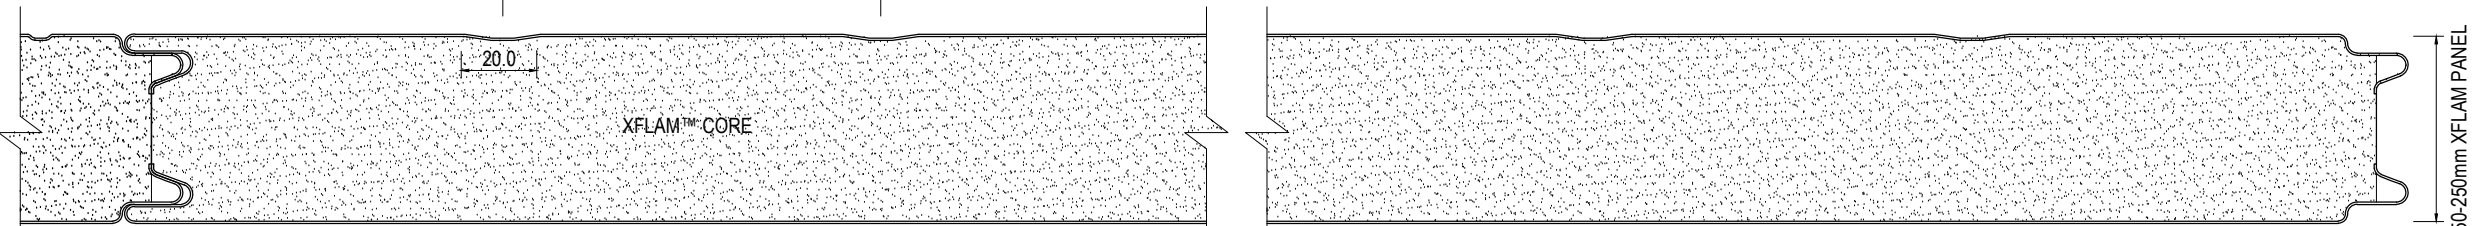

NOTE: PANEL WIDTH STANDARD IS 1200mm
A MIXTURE OF PANEL PROFILES CAN BE USED FOR THE INTERIOR AND EXTERIOR.
REFER TO ALLOWABLE PANEL PROFILES FOR ACCEPTABLE COMBINATIONS

**ALLOWABLE PANEL COMBINATIONS
INTERIOR/EXTERIOR:**

PANEL PROFILE	INTERIOR		
	FLAT	MESA	RIB
FLAT	✓	✓	✓
MESA	✓	✓	✓
RIB	✓	✓	✓

FLAT PROFILE

SCALE 1:5

MESA PROFILE

SCALE 1:5

RIB PROFILE

SCALE 1:5

FLAT PROFILE

SCALE 1:2

MESA PROFILE

SCALE 1:2

RIB PROFILE

SCALE 1:2

©copyright

Project Title
Panels / Profiles
Standard Profiles and
Connection Details

Revision	