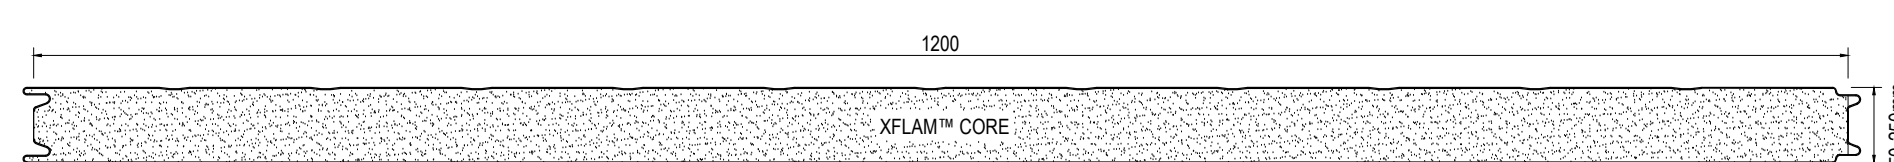

PANEL PROFILE	INTERIOR		
	FLAT	MESA	RIB
FLAT	✓	✓	✓
MESA	✓	✓	✓
RIB	✓	✓	✓

FLAT PROFILE

SCALE 1:5

MESA PROFILE

SCALE 1:5

RIB PROFILE

SCALE 1:5

FLAT PROFILE

SCALE 1:2

MESA PROFILE

SCALE 1:2

RIB PROFILE

SCALE 1:2

©copyright

Project Title
Panels / Profiles
Standard Profiles and
Connection Details

Revision	