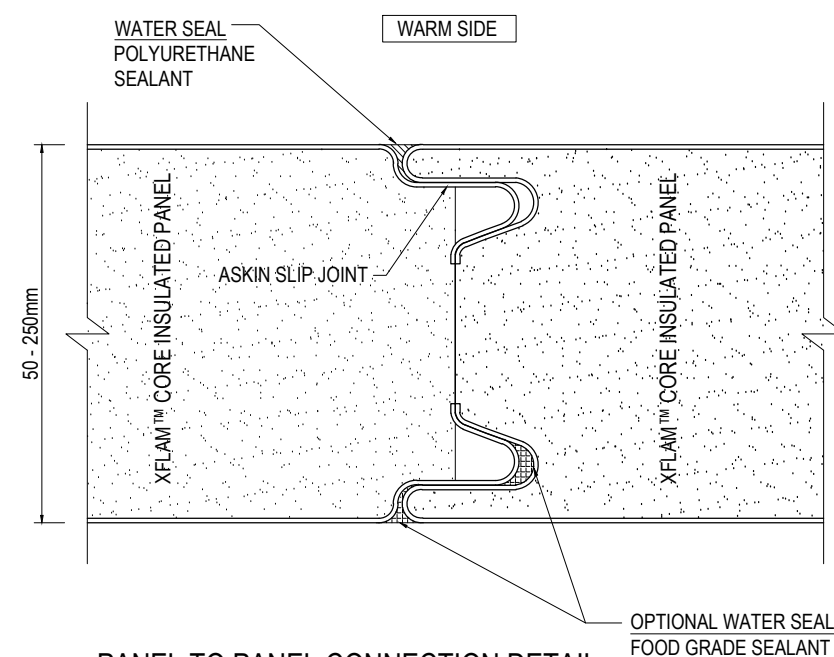

PANEL TO PANEL CONNECTION DETAIL
SCALE 1:1

PANEL TO PANEL CONNECTION DETAIL
INTERNAL WALL PANEL
SCALE 1:1

PANEL TO PANEL CONNECTION DETAIL
EXTERNAL WALL PANEL
SCALE 1:1

PANEL TO PANEL CONNECTION DETAIL
CEILING PANEL
SCALE 1:1

PANEL TO PANEL CONNECTION DETAIL
SCALE 1:1

**PANEL TO PANEL CONNECTION DETAIL
INTERNAL WALL PANEL**
SCALE 1:1

**PANEL TO PANEL CONNECTION DETAIL
EXTERNAL WALL PANEL**
SCALE 1:1

**PANEL TO PANEL CONNECTION DETAIL
CEILING PANEL**
SCALE 1:1

NOTE: PANEL WIDTH STANDARD IS 1200mm
A MIXTURE OF PANEL PROFILES CAN BE USED FOR THE INTERIOR AND EXTERIOR.
REFER TO ALLOWABLE PANEL PROFILES FOR ACCEPTABLE COMBINATIONS

**ALLOWABLE PANEL COMBINATIONS
INTERIOR/EXTERIOR:**