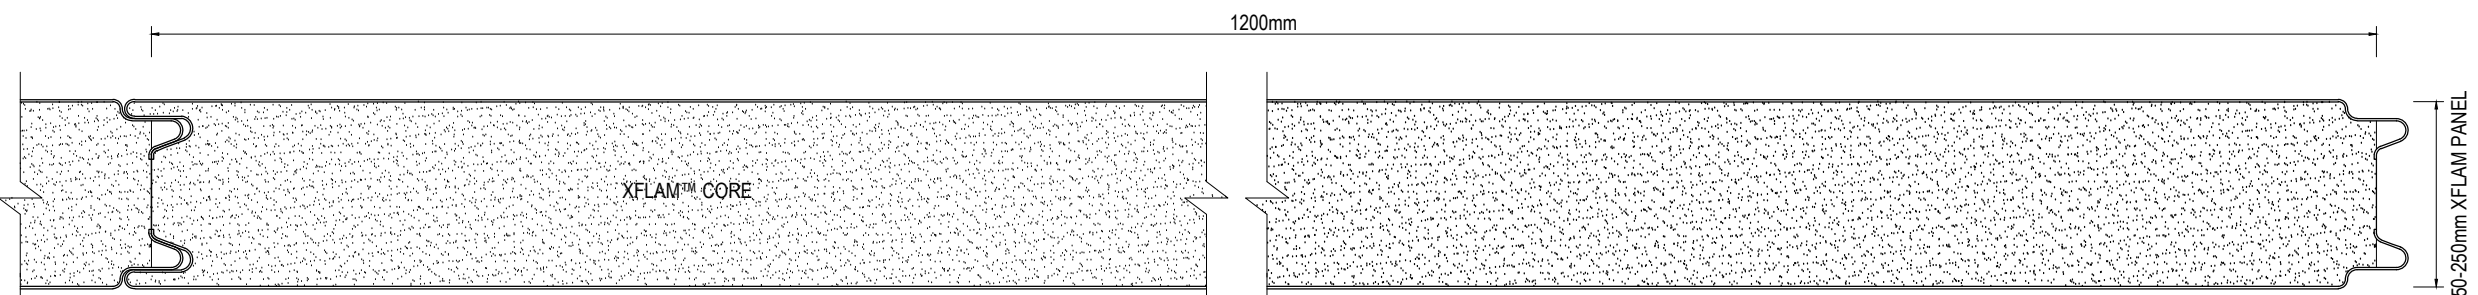

NOTE: PANEL WIDTH STANDARD IS 1200mm
A MIXTURE OF PANEL PROFILES CAN BE USED FOR THE INTERIOR AND EXTERIOR.
REFER TO ALLOWABLE PANEL PROFILES FOR ACCEPTABLE COMBINATIONS

**ALLOWABLE PANEL COMBINATIONS
INTERIOR/EXTERIOR:**

PANEL PROFILE	INTERIOR		
	FLAT	MESA	RIB
FLAT	✓	✓	✓
MESA	✓	✓	✓
RIB	✓	✓	✓

FLAT PROFILE

SCALE 1:5

MESA PROFILE

SCALE 1:5

RIB PROFILE

SCALE 1:5

FLAT PROFILE

SCALE 1:2

MESA PROFILE

SCALE 1:2

RIB PROFILE

SCALE 1:2

©copyright

Project Title
Panels / Profiles
Standard Profiles and
Connection Details

Revision	