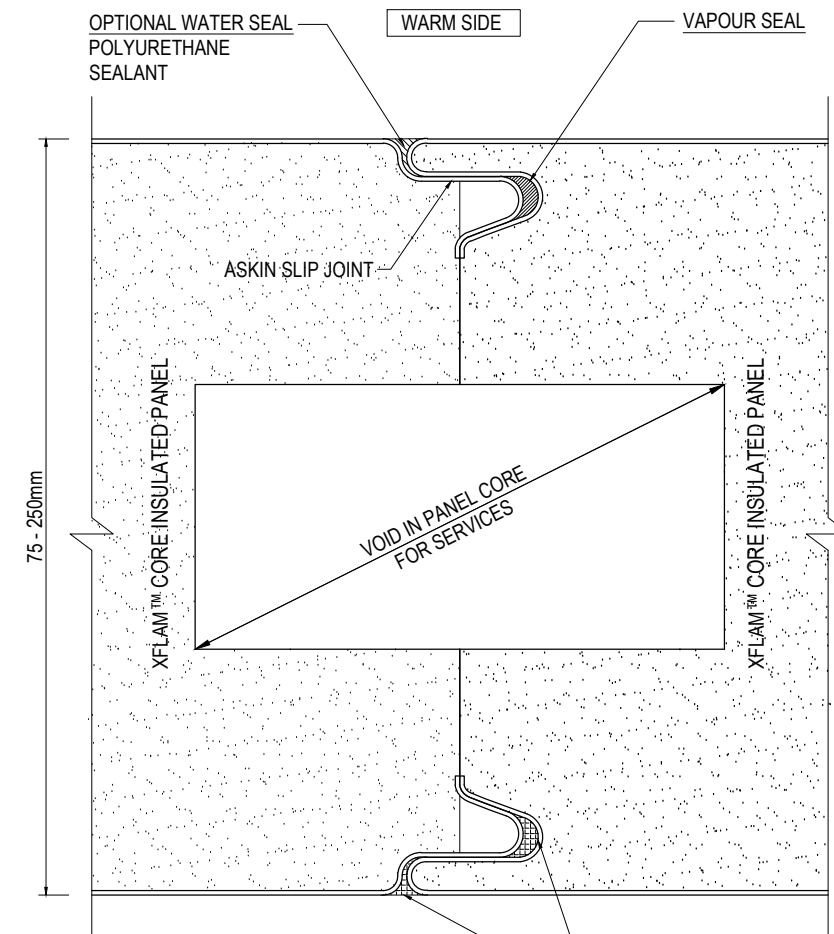

PANEL TO PANEL CONNECTION DETAIL
SCALE 1:1

**PANEL TO PANEL CONNECTION DETAIL
INTERNAL WALL PANEL**
SCALE 1:1

**PANEL TO PANEL CONNECTION DETAIL
EXTERNAL WALL PANEL**
SCALE 1:1

**PANEL TO PANEL CONNECTION DETAIL
CEILING PANEL**
SCALE 1:1

©copyright

Project Title
Panels / Profiles
Medium / Low Temperature
Standard Profiles and
Connection Details

Revision		

Checked By	AS	Scale	1:1
Drawn By	RV	Sheet size	A3
Issue date	22.01.2013	Revision	A

Drawing No. **IWC-XPP**

**PANEL TO PANEL CONNECTION DETAIL
WITH VOID FOR SERVICES**
SCALE 1:1

**PANEL TO PANEL CONNECTION DETAIL
WITH VOID FOR SERVICES**
SCALE 1:1

© copyright

Project Title
Panels / Profiles
Standard Profiles and
Connection Details

NOTE: PANEL WIDTH STANDARD IS 1200mm
A MIXTURE OF PANEL PROFILES CAN BE USED FOR THE INTERIOR AND EXTERIOR.
REFER TO ALLOWABLE PANEL PROFILES FOR ACCEPTABLE COMBINATIONS

**ALLOWABLE PANEL COMBINATIONS
INTERIOR/EXTERIOR:**