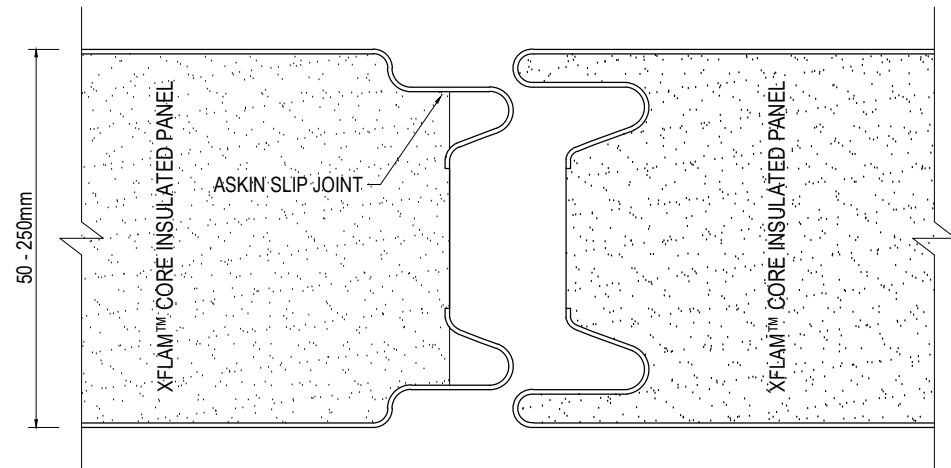

PANEL TO PANEL CONNECTION DETAIL
SCALE 1:1

PANEL TO PANEL CONNECTION DETAIL
INTERNAL WALL PANEL
SCALE 1:1

PANEL TO PANEL CONNECTION DETAIL
EXTERNAL WALL PANEL
SCALE 1:1

PANEL TO PANEL CONNECTION DETAIL
CEILING PANEL
SCALE 1:1

©copyright

Project Title
Panels / Profiles
Ambient Temperature
Standard Profiles and
Connection Details

Revision	
-	-
-	-
-	-
-	-
-	-
-	-
-	-
-	-

Checked By	AS	Scale	1:1
Drawn By	RV	Sheet size	A3
Issue date	22.01.2013	Revision	A
Drawing No.	IWC-XPP		
Sheet	1 of 4		

PANEL TO PANEL CONNECTION DETAIL
SCALE 1:1

**PANEL TO PANEL CONNECTION DETAIL
INTERNAL WALL PANEL**
SCALE 1:1

**PANEL TO PANEL CONNECTION DETAIL
EXTERNAL WALL PANEL**
SCALE 1:1

**PANEL TO PANEL CONNECTION DETAIL
CEILING PANEL**
SCALE 1:1

NOTE: PANEL WIDTH STANDARD IS 1200mm
A MIXTURE OF PANEL PROFILES CAN BE USED FOR THE INTERIOR AND EXTERIOR.
REFER TO ALLOWABLE PANEL PROFILES FOR ACCEPTABLE COMBINATIONS

**ALLOWABLE PANEL COMBINATIONS
INTERIOR/EXTERIOR:**