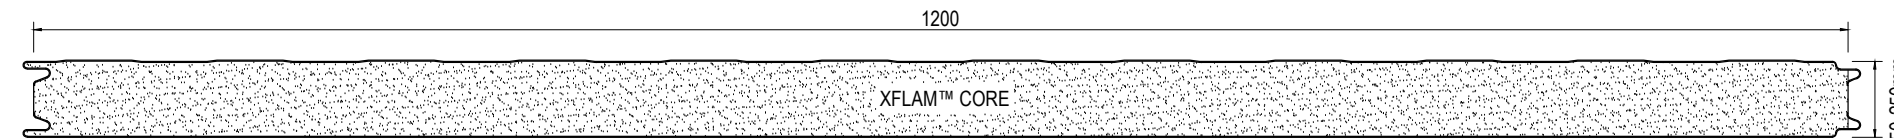

NOTE: PANEL WIDTH STANDARD IS 1200mm
A MIXTURE OF PANEL PROFILES CAN BE USED FOR THE INTERIOR AND EXTERIOR.
REFER TO ALLOWABLE PANEL PROFILES FOR ACCEPTABLE COMBINATIONS

**ALLOWABLE PANEL COMBINATIONS
INTERIOR/EXTERIOR:**

PANEL PROFILE	INTERIOR		
	FLAT	MESA	RIB
FLAT	✓	✓	✓
MESA	✓	✓	✓
RIB	✓	✓	✓

FLAT PROFILE

SCALE 1:5

MESA PROFILE

SCALE 1:5

RIB PROFILE

SCALE 1:5

FLAT PROFILE