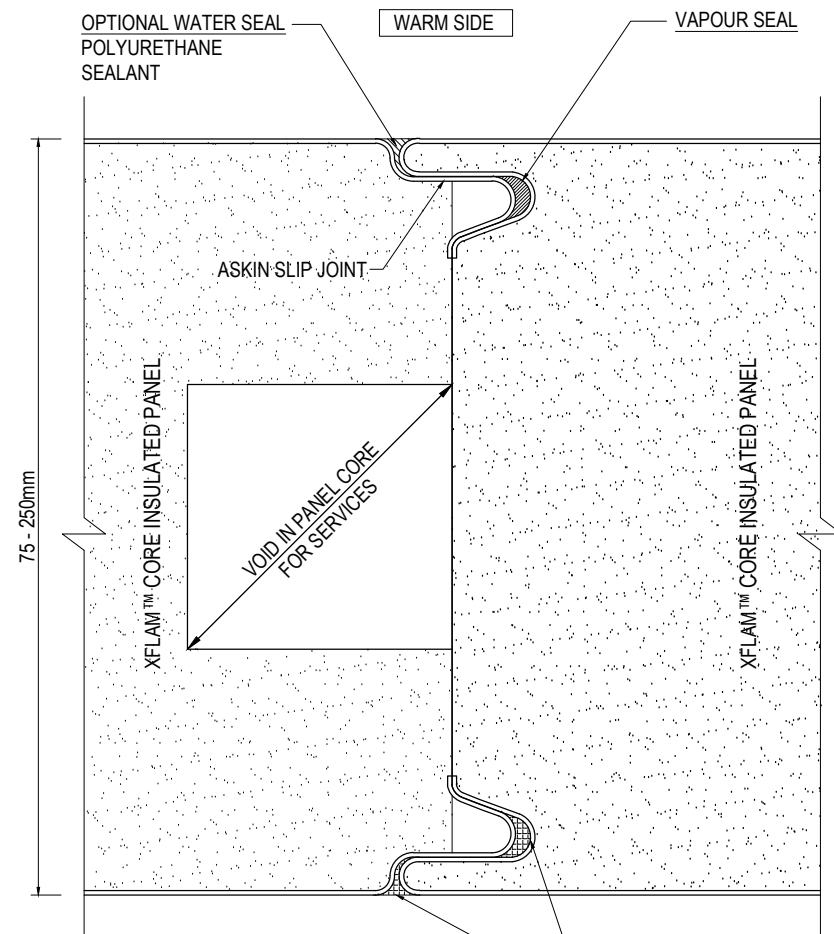

**PANEL TO PANEL CONNECTION DETAIL
WITH VOID FOR SERVICES**
SCALE 1:1