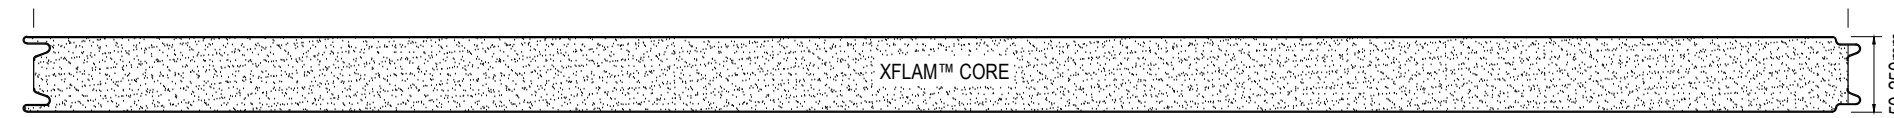

PANEL OPTIONS:

PANEL THICKNESS	
50mm	
75mm	
100mm	
150mm	
200mm	
250mm	
300mm	
PANEL PROFILES	
FLAT PROFILE	
MESA PROFILE	
RIB PROFILE	

NOTE: PANEL WIDTH STANDARD IS 1200mm
A MIXTURE OF PANEL PROFILES CAN BE USED FOR THE INTERIOR AND EXTERIOR.
REFER TO ALLOWABLE PANEL PROFILES FOR ACCEPTABLE COMBINATIONS

**ALLOWABLE PANEL COMBINATIONS
INTERIOR/EXTERIOR:**

PANEL PROFILE	INTERIOR		
	FLAT	MESA	RIB
FLAT	✓	✓	✓
MESA	✓	✓	✓
RIB	✓	✓	✓

FLAT PROFILE

SCALE 1:5