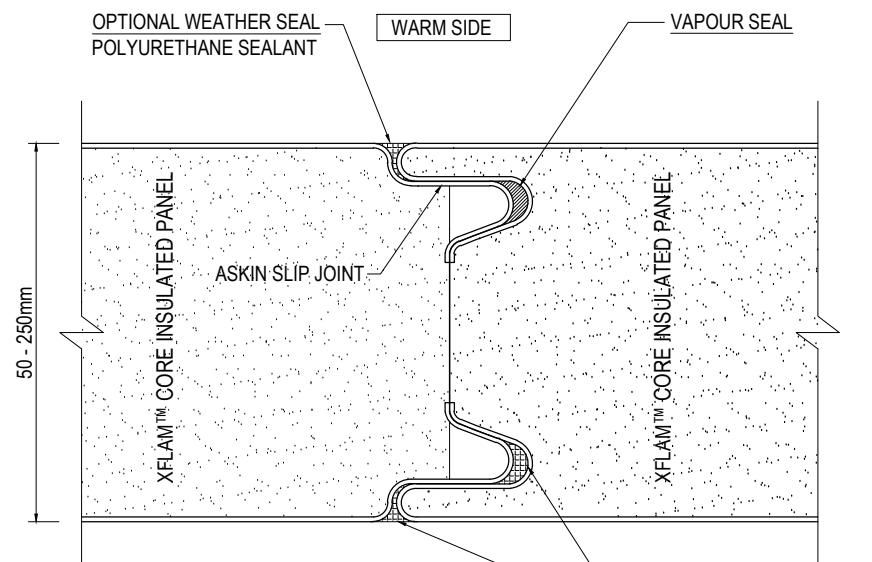

PANEL TO PANEL CONNECTION DETAIL
SCALE 1:1

PANEL TO PANEL CONNECTION DETAIL
INTERNAL WALL PANEL
SCALE 1:1

PANEL TO PANEL CONNECTION DETAIL
EXTERNAL WALL PANEL
SCALE 1:1

PANEL TO PANEL CONNECTION DETAIL
CEILING PANEL
SCALE 1:1

©copyright

Project Title
Panels / Profiles
Ambient Temperature
Standard Profiles and
Connection Details

Revision	
-	-
-	-
-	-
-	-
-	-
-	-
-	-
-	-

Checked By	AS	Scale	1:1
Drawn By	RV	Sheet size	A3
Issue date	22.01.2013	Revision	A
Drawing No.	IWC-XPP		
Sheet	1 of 4		

PANEL TO PANEL CONNECTION DETAIL
SCALE 1:1

**PANEL TO PANEL CONNECTION DETAIL
INTERNAL WALL PANEL**
SCALE 1:1

**PANEL TO PANEL CONNECTION DETAIL
EXTERNAL WALL PANEL**
SCALE 1:1

**PANEL TO PANEL CONNECTION DETAIL
CEILING PANEL**
SCALE 1:1

NOTE: PANEL WIDTH STANDARD IS 1200mm
A MIXTURE OF PANEL PROFILES CAN BE USED FOR THE INTERIOR AND EXTERIOR.
REFER TO ALLOWABLE PANEL PROFILES FOR ACCEPTABLE COMBINATIONS

**ALLOWABLE PANEL COMBINATIONS
INTERIOR/EXTERIOR:**