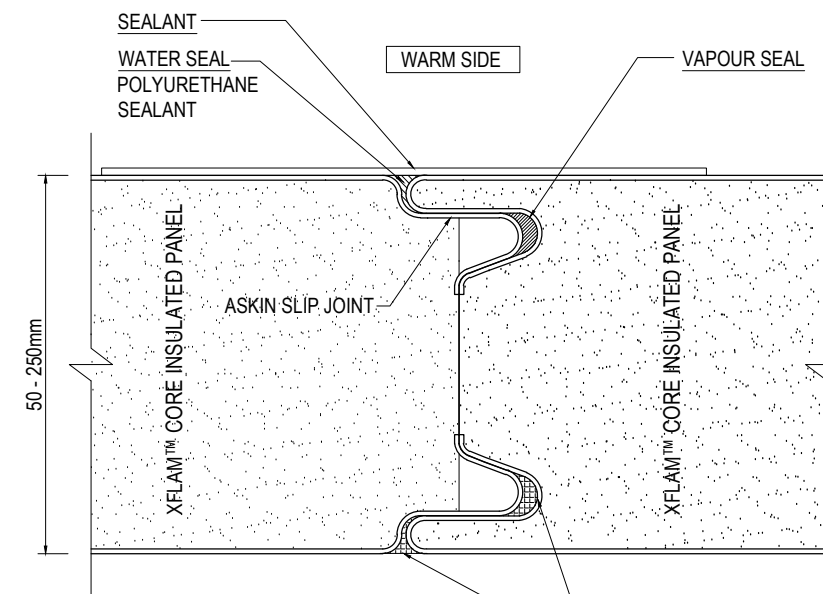

PANEL TO PANEL CONNECTION DETAIL
SCALE 1:1

PANEL TO PANEL CONNECTION DETAIL
INTERNAL WALL PANEL
SCALE 1:1

PANEL TO PANEL CONNECTION DETAIL
EXTERNAL WALL PANEL
SCALE 1:1

PANEL TO PANEL CONNECTION DETAIL
CEILING PANEL
SCALE 1:1

©copyright

Project Title
Panels / Profiles
Ambient Temperature
Standard Profiles and
Connection Details

Revision	
-	-
-	-
-	-
-	-
-	-
-	-
-	-
-	-

Checked By	AS	Scale	1:1
Drawn By	RV	Sheet size	A3
Issue date	22.01.2013	Revision	A
Drawing No.	IWC-XPP		
Sheet	1 of 4		

PANEL TO PANEL CONNECTION DETAIL
SCALE 1:1

**PANEL TO PANEL CONNECTION DETAIL
INTERNAL WALL PANEL**
SCALE 1:1

**PANEL TO PANEL CONNECTION DETAIL
EXTERNAL WALL PANEL**
SCALE 1:1

**PANEL TO PANEL CONNECTION DETAIL
CEILING PANEL**
SCALE 1:1

NOTE: PANEL WIDTH STANDARD IS 1200mm
A MIXTURE OF PANEL PROFILES CAN BE USED FOR THE INTERIOR AND EXTERIOR.
REFER TO ALLOWABLE PANEL PROFILES FOR ACCEPTABLE COMBINATIONS

**ALLOWABLE PANEL COMBINATIONS
INTERIOR/EXTERIOR:**