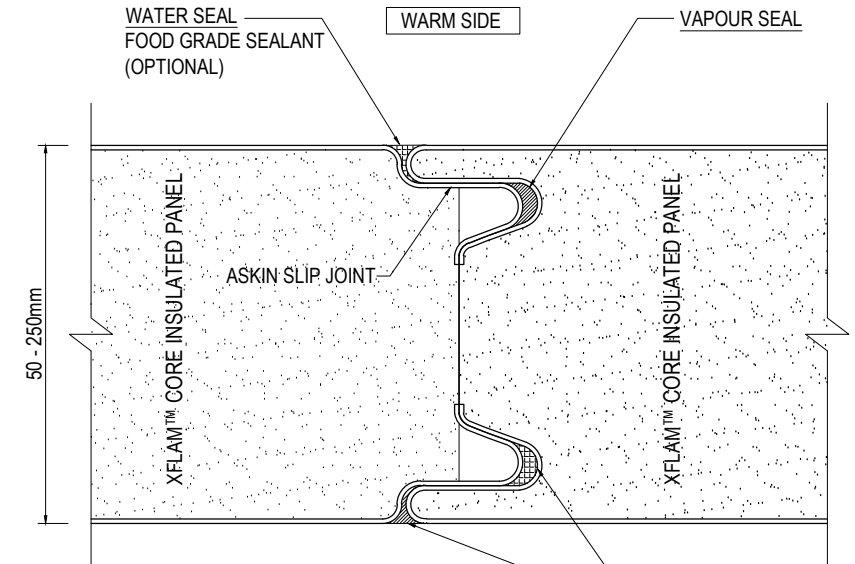

PANEL TO PANEL CONNECTION DETAIL
SCALE 1:1

PANEL TO PANEL CONNECTION DETAIL
INTERNAL WALL PANEL
SCALE 1:1

PANEL TO PANEL CONNECTION DETAIL
EXTERNAL WALL PANEL
SCALE 1:1

PANEL TO PANEL CONNECTION DETAIL
CEILING PANEL
SCALE 1:1

©copyright

Project Title
Panels / Profiles
Ambient Temperature
Standard Profiles and
Connection Details

Revision	
-	-
-	-
-	-
-	-
-	-
-	-
-	-
-	-

Checked By	AS	Scale	1:1
Drawn By	RV	Sheet size	A3
Issue date	22.01.2013	Revision	A
Drawing No.	IWC-XPP		
Sheet	1 of 4		

PANEL TO PANEL CONNECTION DETAIL
SCALE 1:1

**PANEL TO PANEL CONNECTION DETAIL
INTERNAL WALL PANEL**
SCALE 1:1

**PANEL TO PANEL CONNECTION DETAIL
EXTERNAL WALL PANEL**
SCALE 1:1

**PANEL TO PANEL CONNECTION DETAIL
CEILING PANEL**
SCALE 1:1

NOTE: PANEL WIDTH STANDARD IS 1200mm
A MIXTURE OF PANEL PROFILES CAN BE USED FOR THE INTERIOR AND EXTERIOR.
REFER TO ALLOWABLE PANEL PROFILES FOR ACCEPTABLE COMBINATIONS

**ALLOWABLE PANEL COMBINATIONS
INTERIOR/EXTERIOR:**