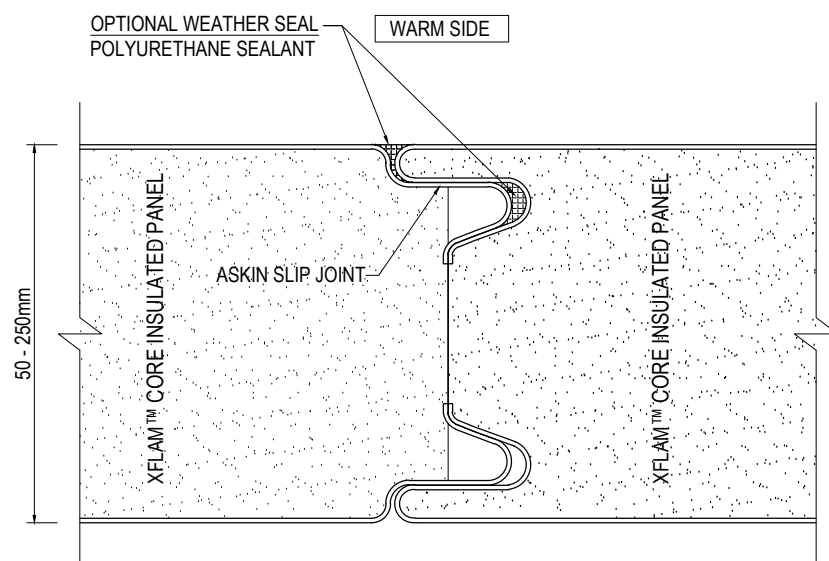

PANEL TO PANEL CONNECTION DETAIL
SCALE 1:1

PANEL TO PANEL CONNECTION DETAIL
INTERNAL WALL PANEL
SCALE 1:1

PANEL TO PANEL CONNECTION DETAIL
EXTERNAL WALL PANEL
SCALE 1:1

PANEL TO PANEL CONNECTION DETAIL
CEILING PANEL
SCALE 1:1

©copyright

Project Title
Panels / Profiles
Ambient Temperature
Standard Profiles and
Connection Details

Revision	
-	-
-	-
-	-
-	-
-	-
-	-
-	-
-	-

Checked By	AS	Scale	1:1
Drawn By	RV	Sheet size	A3
Issue date	22.01.2013	Revision	A
Drawing No.	IWC-XPP		
Sheet	1 of 4		

PANEL TO PANEL CONNECTION DETAIL
SCALE 1:1

**PANEL TO PANEL CONNECTION DETAIL
INTERNAL WALL PANEL**
SCALE 1:1

**PANEL TO PANEL CONNECTION DETAIL
EXTERNAL WALL PANEL**
SCALE 1:1

**PANEL TO PANEL CONNECTION DETAIL
CEILING PANEL**
SCALE 1:1

NOTE: PANEL WIDTH STANDARD IS 1200mm
A MIXTURE OF PANEL PROFILES CAN BE USED FOR THE INTERIOR AND EXTERIOR.
REFER TO ALLOWABLE PANEL PROFILES FOR ACCEPTABLE COMBINATIONS

**ALLOWABLE PANEL COMBINATIONS
INTERIOR/EXTERIOR:**