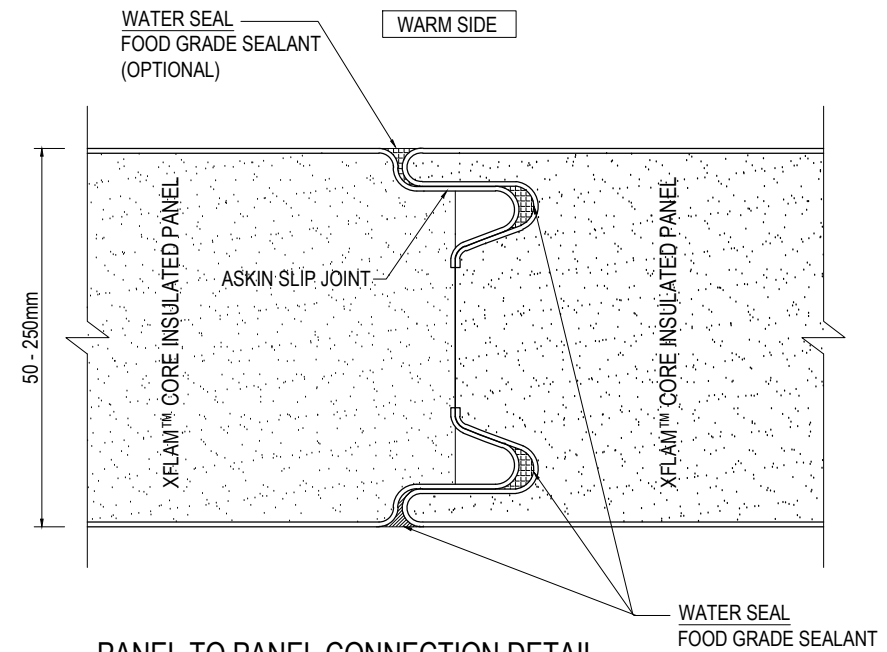

PANEL TO PANEL CONNECTION DETAIL
SCALE 1:1

PANEL TO PANEL CONNECTION DETAIL
INTERNAL WALL PANEL
SCALE 1:1

PANEL TO PANEL CONNECTION DETAIL
EXTERNAL WALL PANEL
SCALE 1:1

PANEL TO PANEL CONNECTION DETAIL
CEILING PANEL
SCALE 1:1

PANEL TO PANEL CONNECTION DETAIL
SCALE 1:1

**PANEL TO PANEL CONNECTION DETAIL
INTERNAL WALL PANEL**
SCALE 1:1

**PANEL TO PANEL CONNECTION DETAIL
EXTERNAL WALL PANEL**
SCALE 1:1

**PANEL TO PANEL CONNECTION DETAIL
CEILING PANEL**
SCALE 1:1

NOTE: PANEL WIDTH STANDARD IS 1200mm
A MIXTURE OF PANEL PROFILES CAN BE USED FOR THE INTERIOR AND EXTERIOR.
REFER TO ALLOWABLE PANEL PROFILES FOR ACCEPTABLE COMBINATIONS

**ALLOWABLE PANEL COMBINATIONS
INTERIOR/EXTERIOR:**